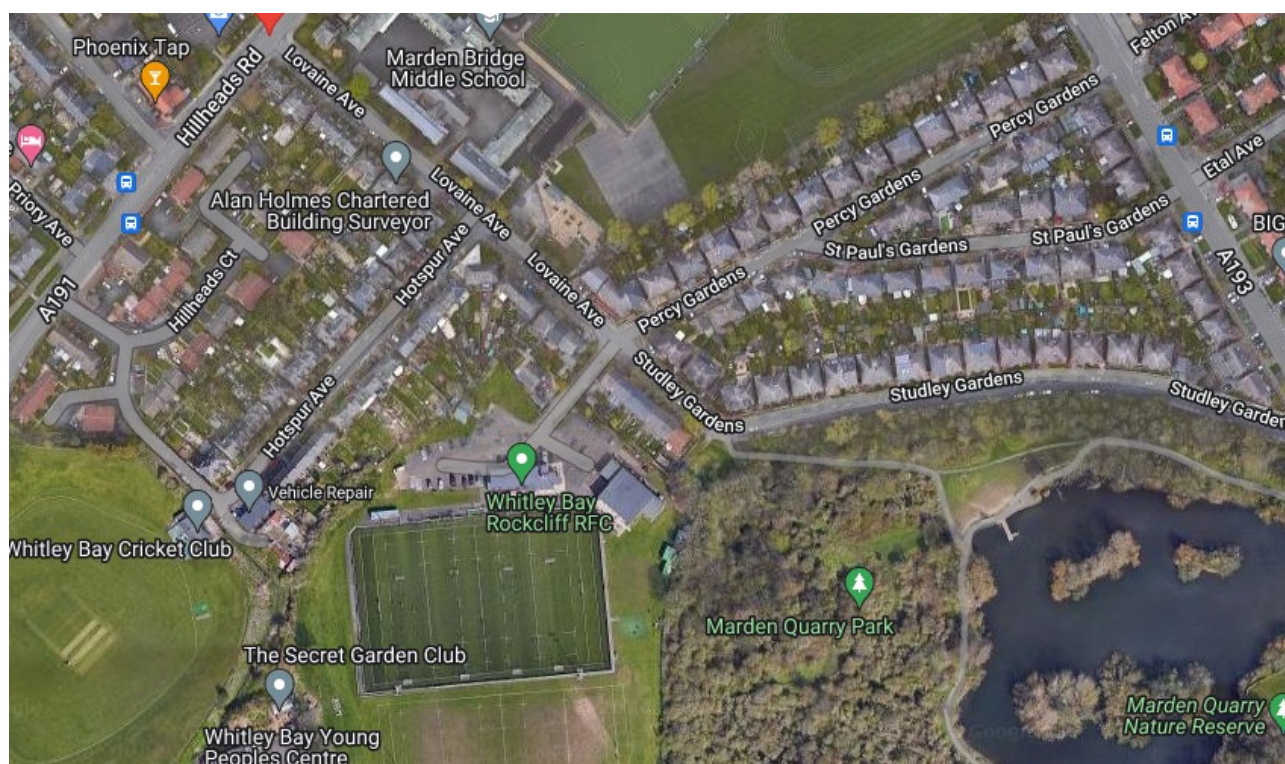

Temporary Premises

Rockliff Rugby Club, Lovaine Avenue, Whitley Bay, NE25 8RW

Directions

Car - Lovaine Avenue from Hillheads Road or Percy Gardens from the Broadway (there is plenty of free parking space).

Bus

Bus Number	Get off bus	Plus walking
54, 57A, 308, 309, 317, 359	Alight near Morrisons	Then 7 mins walk
306	Alight St Pauls Gdns	Then 6 mins walk
392, Coaster 1	Alight Mast Lane	Then 10 mins walk

The **Bridge Room** is adjoining the main hall, it will be signposted. Refreshments will be available, before the session.