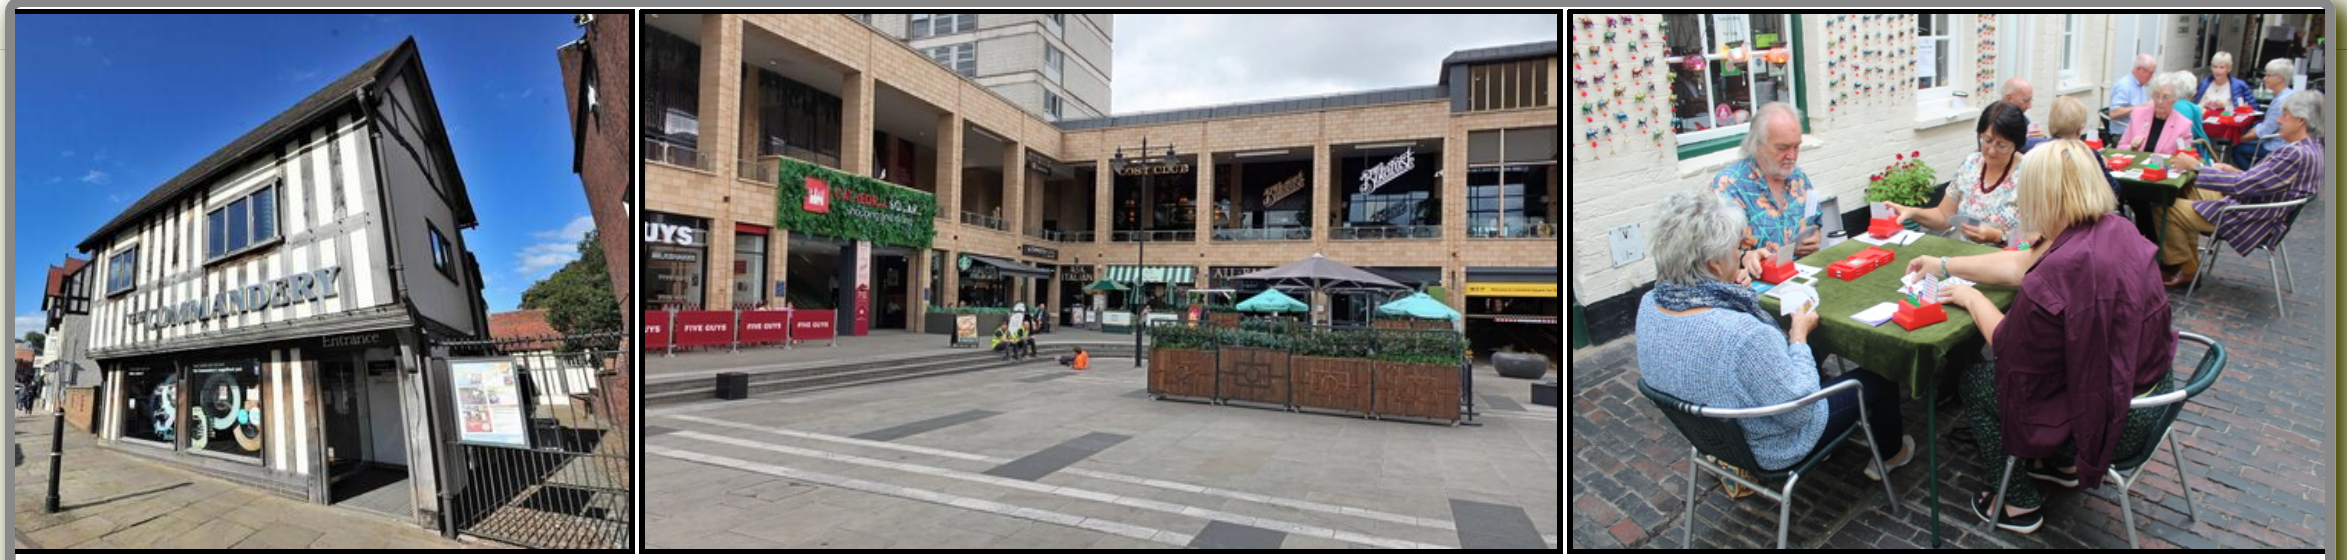

Bridge EVERYWHERE!

Everywhere 4 Commandery

Bridge Everywhere 6 Cathedral Square

Bridge Everywhere 7 Elgars

On **SATURDAY 7th September**, we plan to have bridge games/activities going on **all over Worcester City Centre** from 10-30am to 4-30pm.